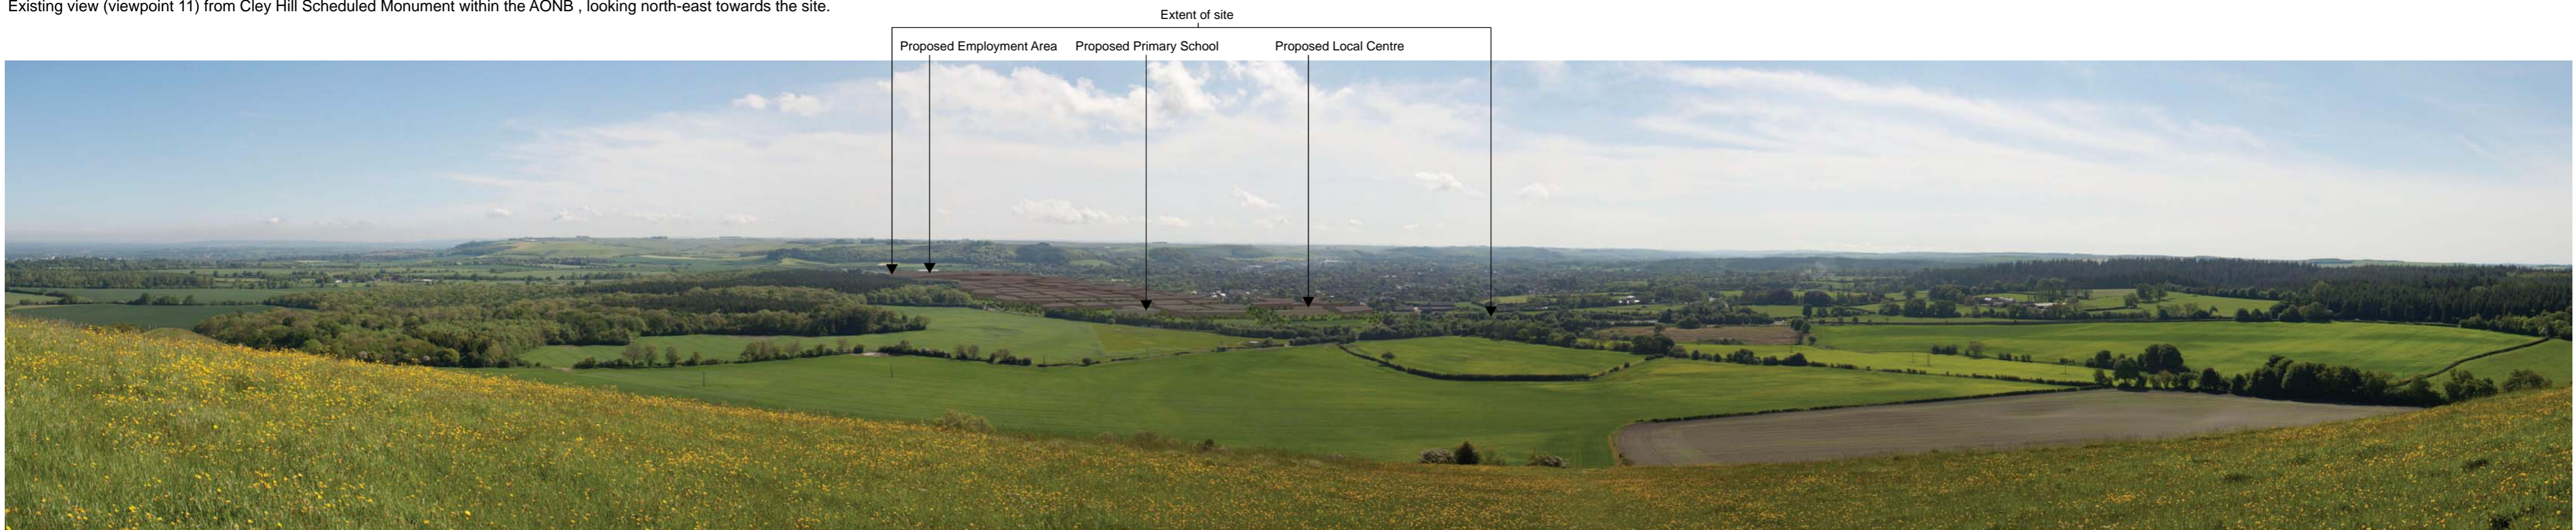

Illustrative photomontage from Cley Hill Scheduled Monument within the AONB, looking north-east towards the site, on completion.