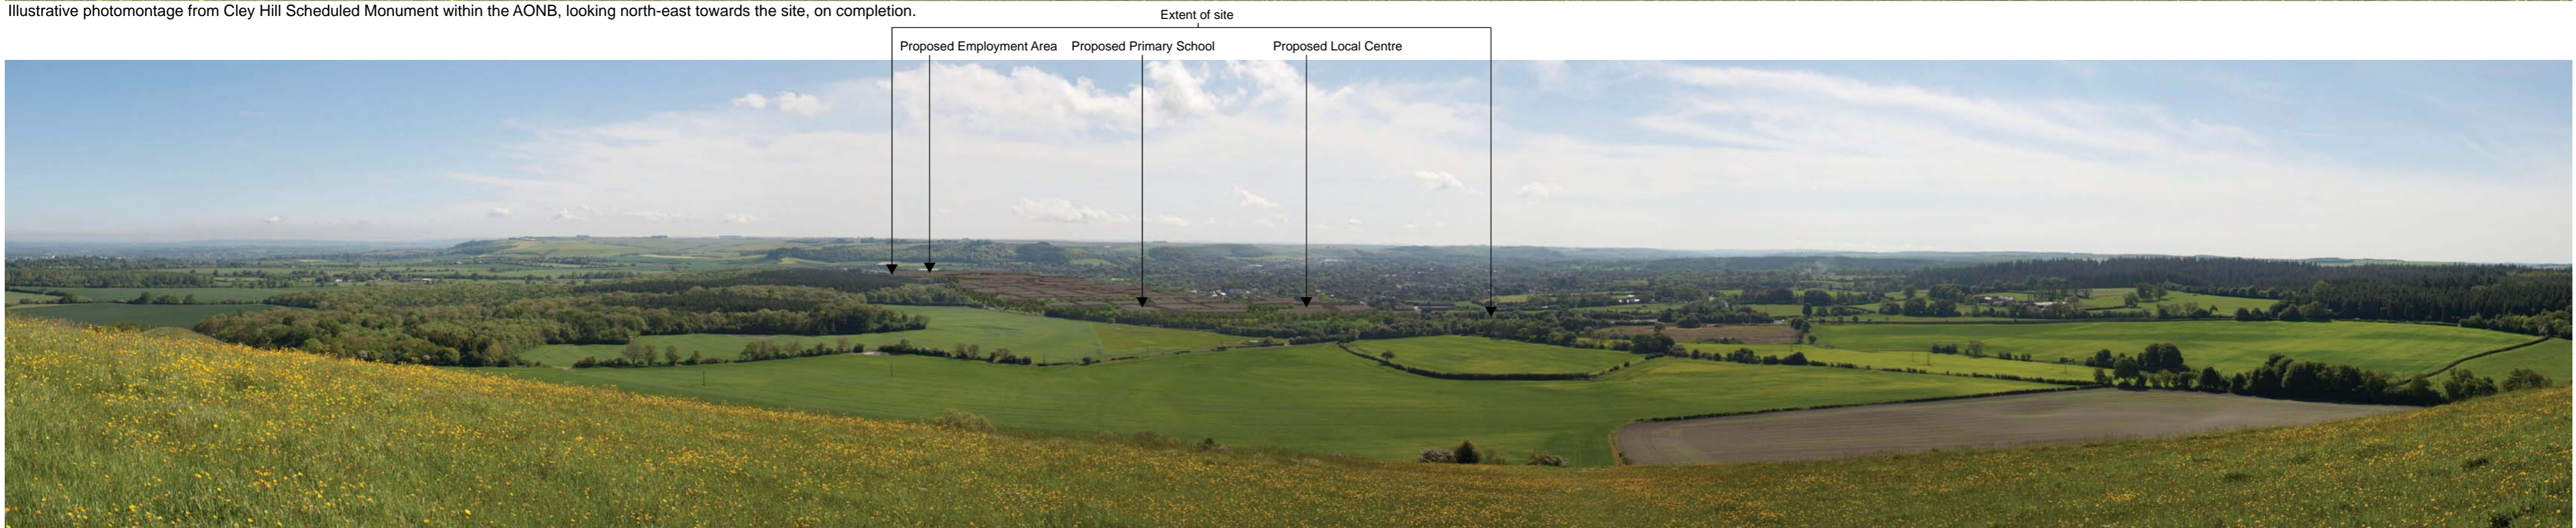

Illustrative photomontage from Cley Hill Scheduled Monument within the AONB, looking north-east towards the site, 15 years after completion.

No	Revision

Photographs taken 21/05/14

Title Land West of Warminster
Job no. 04656.00007 Sheet no. 01 Revision
Date 7/3/16 Drawn SLK Checked HS Approved JC